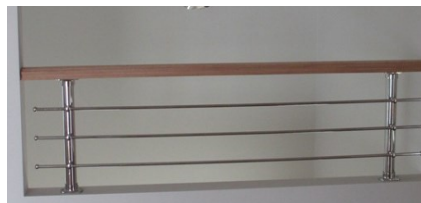

Stainless Steel

We keep abreast of the latest regulations giving your our client peace of mind. We only use the highest marine quality components essential for a long lasting product.

Our Stainless Steel applications are custom made for our clients. Stainless Steel can be fitted to existing structures such as wooden posts or decks or we can specially fabricate posts to any design.

A choice of Stainless Steel applications and components are available to suit the most contemporary or traditional design. Our

For all your stainless steel needs complete barrier solutions can assist you!

Call us today for an obligation free measure & quote