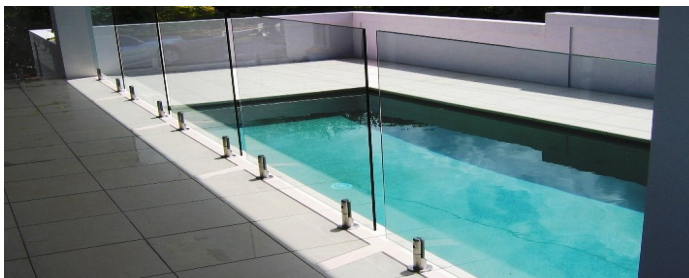

Glass Pool Fencing exceeds the Australian Standards for Swimming Pool Safety Fences and Gates both in design and construction. Truly a quality product you can trust and rely on.

Our Glass Pool Fencing is engineered to last. A choice of Stainless Steel components or the beautiful powder coated colours are oven baked onto the aluminium components to give a stone durable finish.

**Glass Pool Fencing allows maximum visibility..**

## Semi Frameless Glass Pool Fencing

Semi Frameless Glass Pool Fencing is the most cost effective glass pool fence. Utilizing the unique “Glazing Posts System”, the glass is side fixed and secured with glazing wedge rubber. You have the choice of using stainless steel or powder coated aluminium posts which can be fixed directly to a concrete or timber surface used in conjunction with powder coated aluminium fencing, you can create a million dollar look within a modest budget.

## Frameless Glass Pool Fencing

Frameless Glass Pool Fencing is a high quality, superbly engineered postless Glass Pool Fencing System. Glass can be installed using Stainless Steel or Powder Coated Aluminium spigots into concrete, hardwood or structural steel and in most cases without disrupting existing finishes. This design allows you maximum visibility making your pool area look simply stunning.